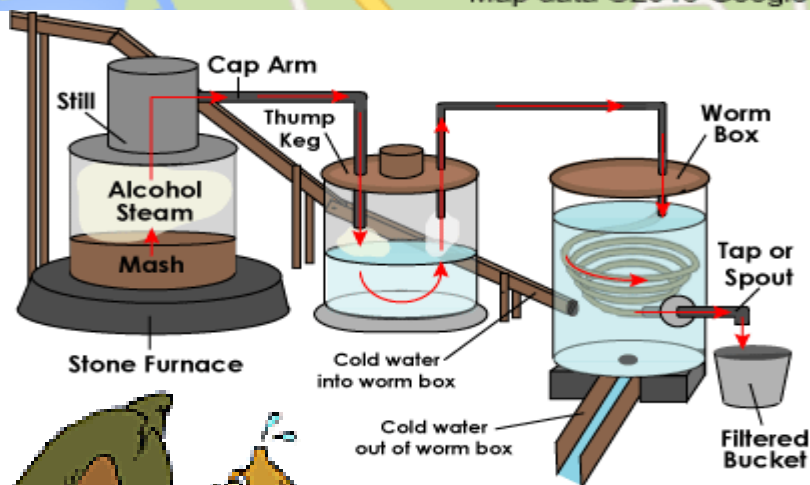

Sponsored By The

H.A.V.E.'s & The H.A.V.E. N.O.T.S.

High Altitude Vanning Enthusiast and High Altitude Vanning Enthusiast Not Of This State

Lake George Cabins and RV Park sits in the Pike National Forest west of Ute Pass, located 38 miles west of Colorado Springs on Hwy 24. Just after leaving the town of Lake George heading west, turn left at the sign for Eleven Mile State Park (County Road 90), then an immediate left again. You will see us on the right.

Vans & Panels Only

Gates Open Friday Sept. 11th at Noon
 Entry Fee \$40.00 (Van & 2 Adults)
 Club Trailers \$10.00
 Sleeping Trailers \$15.00
 Extra People \$10.00 Each (Over 18)

Power / Water / Sewer
 Live Band / Shot Bar / Beer
 Adult Games / Kid Games
 Horse Shoes / Prize Raffle
 Spit & Shine / Buff & Bright
 Sat. Night Costume
 Contest for the
“REDNECK” Hoedown